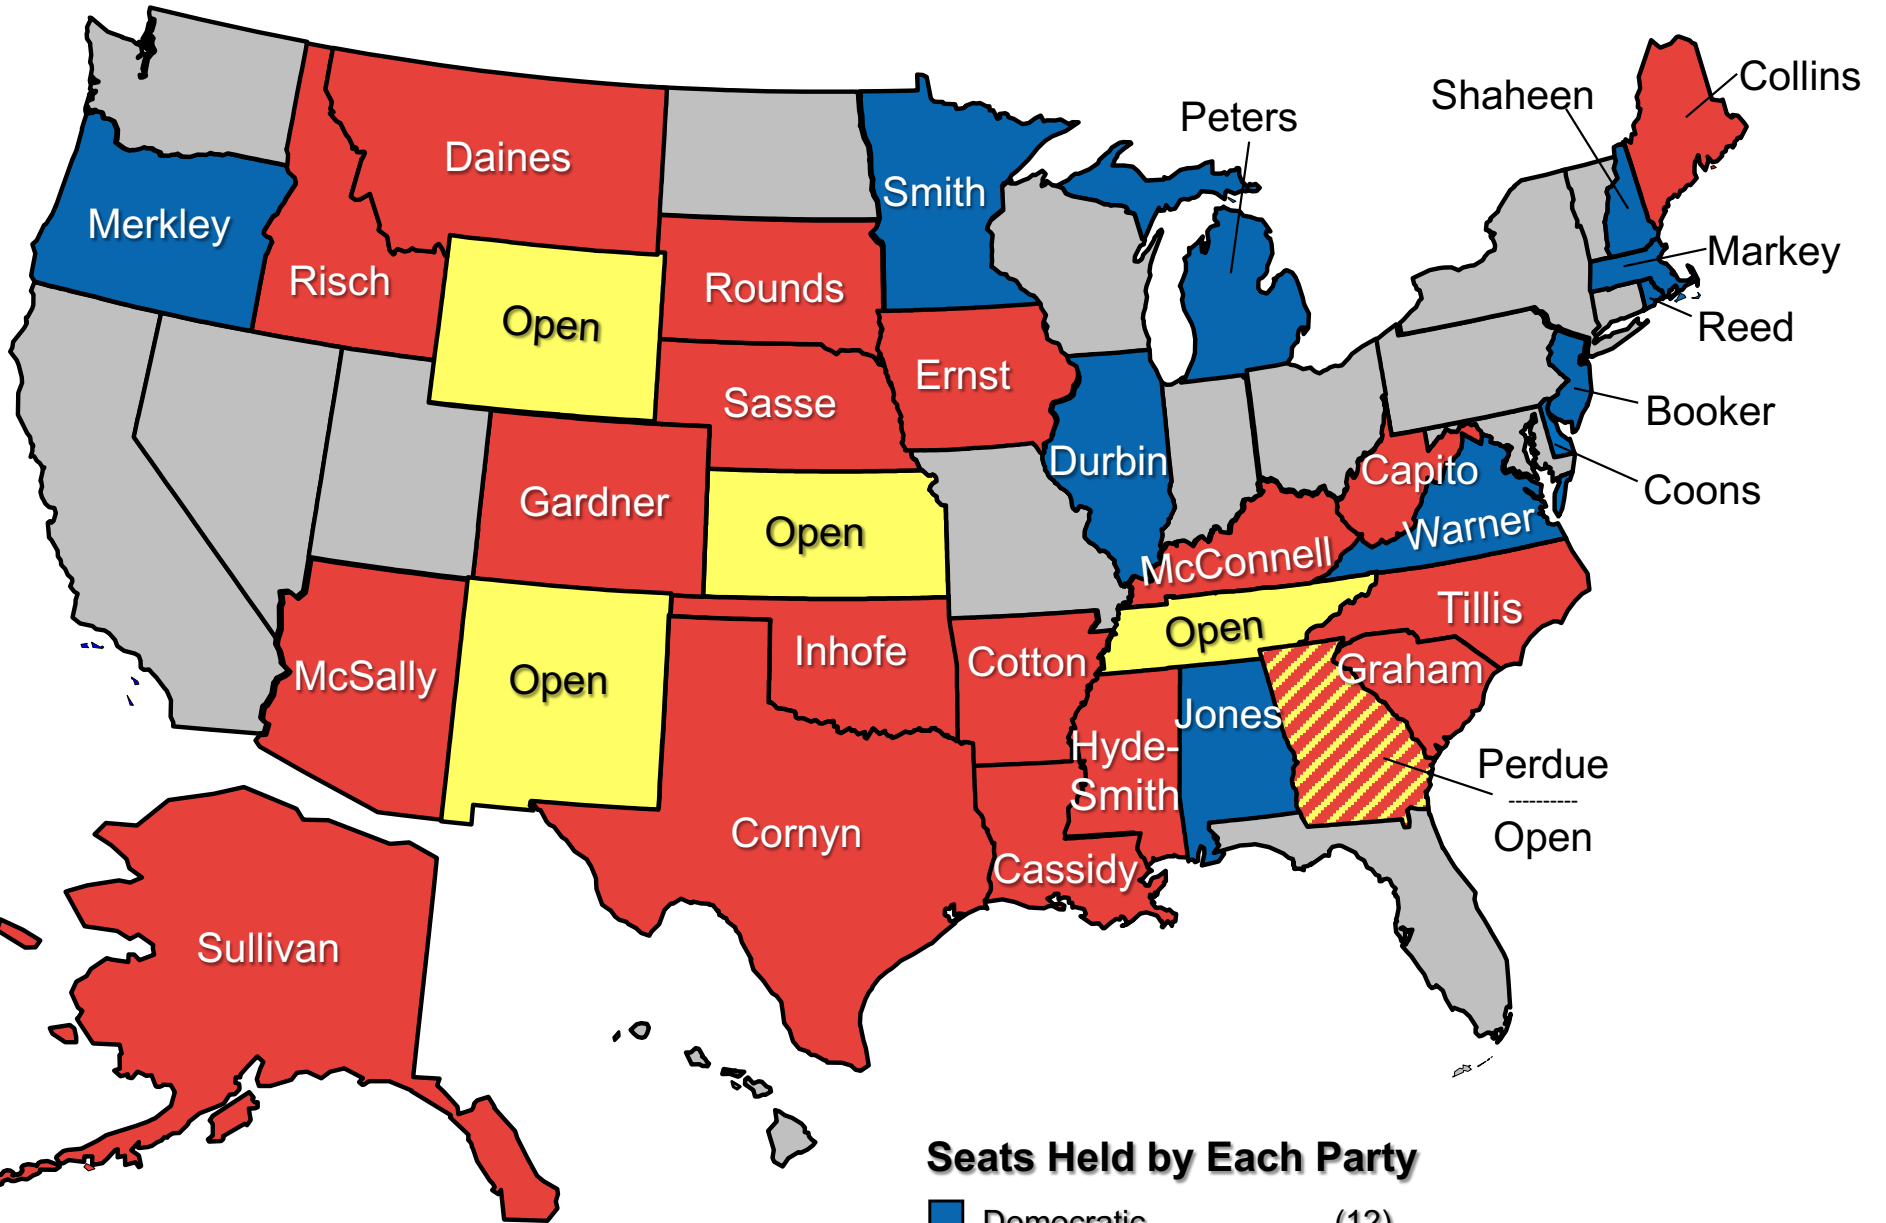

2020 Senate Map

Seats Held by Each Party

Democratic	(12)
Republican	(23)